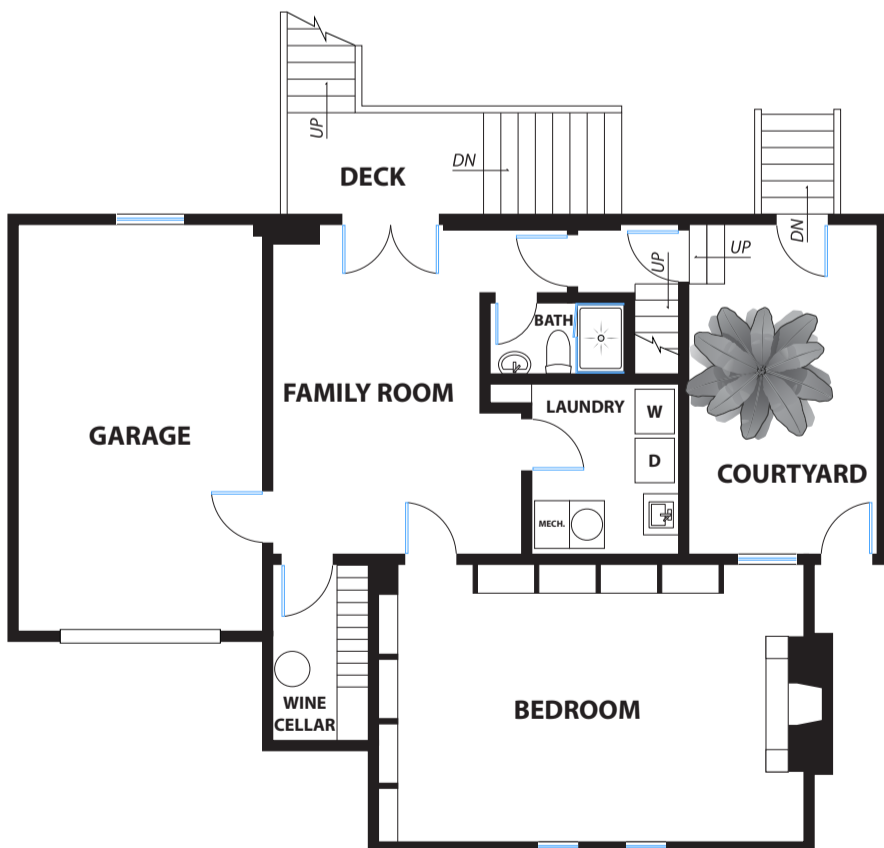

# 220 VASQUEZ AVENUE

## SAN FRANCISCO

UPPER LEVEL

MAIN LEVEL

LOWER LEVEL

DISCLAIMER: RENDERING BY OPEN HOMES PHOTOGRAPHY. ALL MEASUREMENTS ARE APPROXIMATE AND MAY NOT BE EXACT. DO NOT RELY ON THE ACCURACY OF THIS FLOOR PLAN WHEN DETERMINING THE PRICE OF A PROPERTY OR MAKING DECISIONS REGARDING BUYING OR SELLING OF PROPERTIES WITHOUT INDEPENDENT VERIFICATION.