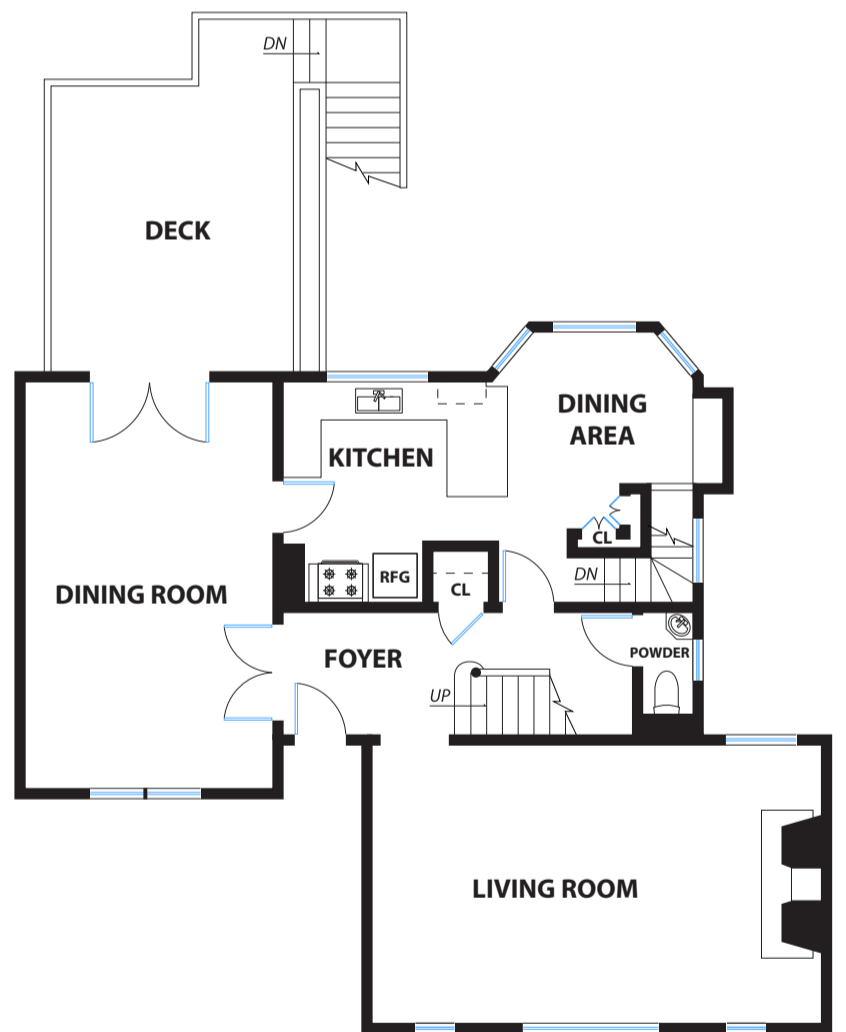

# 220 VASQUEZ AVENUE

## SAN FRANCISCO

UPPER LEVEL

MAIN LEVEL

LOWER LEVEL

DISCLAIMER: RENDERING BY OPEN HOMES PHOTOGRAPHY. ALL MEASUREMENTS ARE APPROXIMATE AND MAY NOT BE EXACT. DO NOT RELY ON THE ACCURACY OF THIS FLOOR PLAN WHEN DETERMINING THE PRICE OF A PROPERTY OR MAKING DECISIONS REGARDING BUYING OR SELLING OF PROPERTIES WITHOUT INDEPENDENT VERIFICATION.