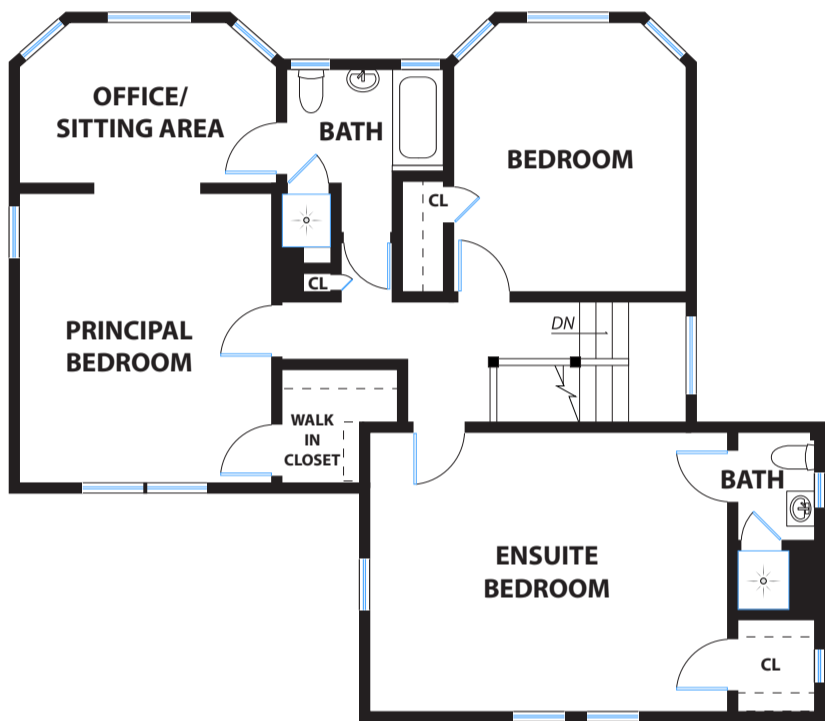

# 220 VASQUEZ AVENUE

## SAN FRANCISCO

UPPER LEVEL

MAIN LEVEL

LOWER LEVEL

DISCLAIMER: RENDERING BY OPEN HOMES PHOTOGRAPHY. ALL MEASUREMENTS ARE APPROXIMATE AND MAY NOT BE EXACT. DO NOT RELY ON THE ACCURACY OF THIS FLOOR PLAN WHEN DETERMINING THE PRICE OF A PROPERTY OR MAKING DECISIONS REGARDING BUYING OR SELLING OF PROPERTIES WITHOUT INDEPENDENT VERIFICATION.